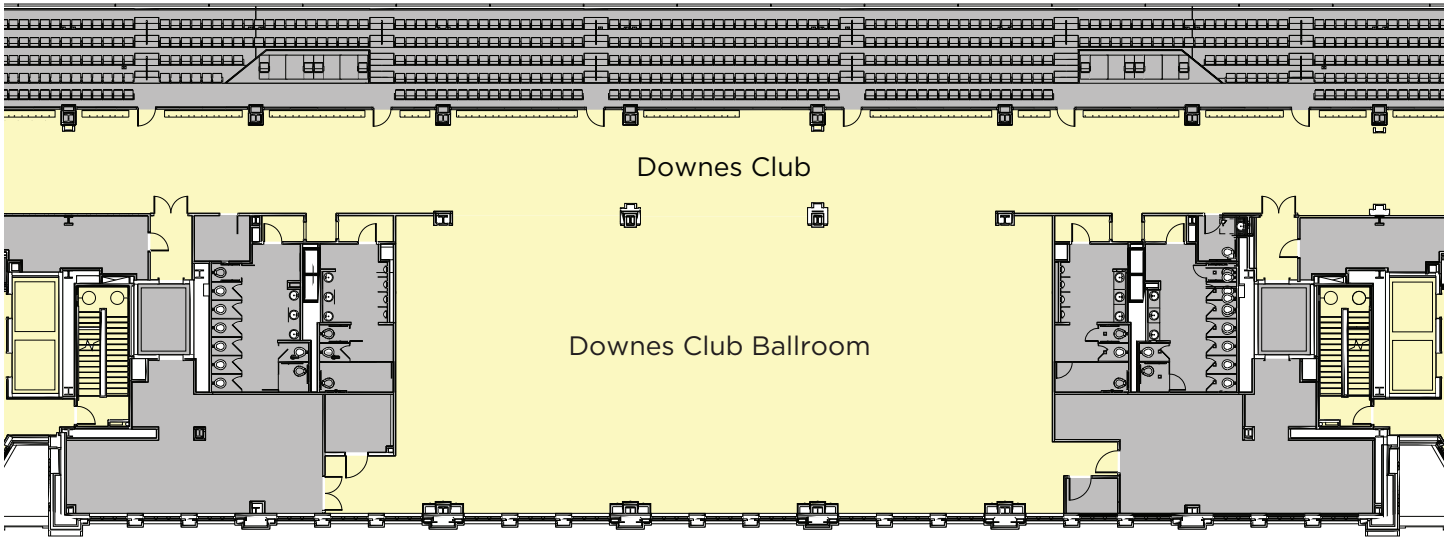

EXPERIENCE NOTRE DAME

MEETINGS + EVENTS

MEETING & EVENT ROOM SPECIFICATIONS
DOWNES CLUB // 7TH FLOOR // CORBETT FAMILY HALL

SIZE	THEATER	STANDING RECEPTION	CLASS ROOM	BOARD ROOM	U-SHAPE	HOLLOW SQUARE	PLATED BANQUET	BUFFET BANQUET	TRADE SHOW
DOWNES CLUB BALLROOM									
44' x 103'	480	600	144	48	28	52	270	240	32 Vendors